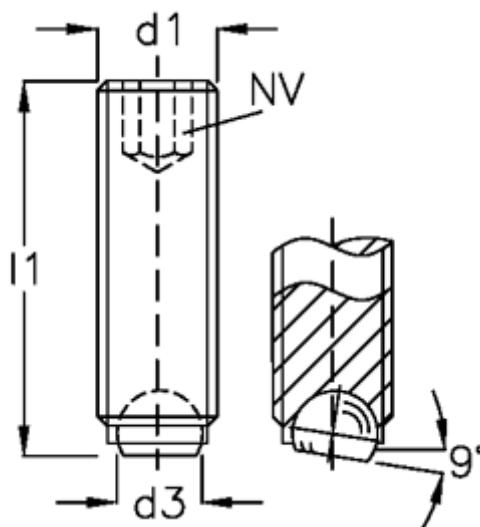

Article number: 209057081

Description: E+G Ball point screw  
GN 605-M16-50-BN

## Measures

d1	= M16
d2	= 12.0
d3	= 10.7
Internal hexagon	= 8
l1	= 50